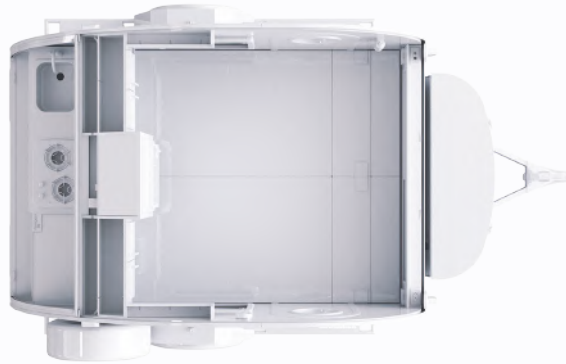

TAG • TAG XL	TAG • TAG XL	TAG • TAG XL	TAG SE	TAB 320	TAB 320
	BOONDOCK	BLACK CANYON	CLASSIC		BOONDOCK	BLACK CANYON
Total Exterior Length	13' 7"	13' 7"	13' 7"	13' 7"	15' 6"	15' 6"
Exterior Width	6' 10" • 7' 11"	6' 10" • 7' 11"	6' 8" • 7' 8"	7' 11"	6' 9"	6' 9"
Exterior Height	6' 9"	6' 9"	6' 2" • 6' 3"	6' 9"	8'	8'
Primary Sleeping Area	58" x 78" • 70" x 78"	58" x 78" • 70" x 78"	58" x 78" • 70" x 78"	70" x 78"	71" x 72"	71" x 72"
Interior Height	43"	42"	43"	52"	69"	69"
Fresh Water	23 gal	23 gal	23 gal	N/A	19 gal	19 gal
Gray Water	N/A	N/A	N/A	N/A	18 gal	18 gal
Black Water	N/A	N/A	N/A	N/A	5 gal	5 gal
Tire Size	235/75R15	235/75R15	175/80R13	235/75R15	235/75R15	235/75R15
GAWR	2,200 lbs	2,200 lbs	2,200 lbs	2,200 lbs	3,000 lbs	3,000 lbs
Tongue Weight (Dry)	196 lbs • 192 lbs	201 lbs • 194 lbs	171 lbs • 177 lbs	93 lbs	202 lbs	208 lbs
Total Gross Weight (Dry)	1,515 lbs • 1,626 lbs	1,590 lbs • 1,655 lbs	1,335 lbs • 1,513 lbs	1,033 lbs	2,069 lbs	2,109 lbs

Dry weight is the weight of the camper with standard equipment, excluding: propane, tank fluids, cargo, and optional equipment. All weights, capacities, and dimensions are approximate. It is the owner's responsibility to select the suitable tow vehicle and tow equipment for proper and safe operation.