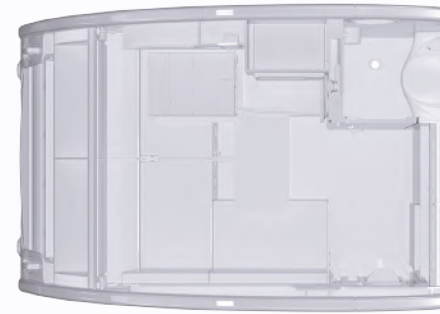

TAG XL
BLACK CANYON PACKAGE SHOWN

TAB 320
BLACK CANYON PACKAGE SHOWN

	TAG • TAG XL	TAG • TAG XL	TAG • TAG XL	TAG SE	TAB 320	TAB 320
	BOONDOCK	BLACK CANYON	CLASSIC		BOONDOCK	BLACK CANYON
Total Exterior Length	13' 7"	13' 7"	13' 7"	13' 7"	15' 6"	15' 6"
Exterior Width	6' 10" • 7' 11"	6' 10" • 7' 11"	6' 8" • 7' 8"	7' 11"	6' 9"	6' 9"
Exterior Height	6' 9"	6' 9"	6' 2" • 6' 3"	6' 9"	8'	8'
Primary Sleeping Area	58" x 78" • 70" x 78"	58" x 78" • 70" x 78"	58" x 78" • 70" x 78"	70" x 78"	71" x 72"	71" x 72"
Interior Height	43"	42"	43"	52"	69"	69"
Fresh Water	23 gal	23 gal	23 gal	N/A	19 gal	19 gal
Gray Water	N/A	N/A	N/A	N/A	18 gal	18 gal
Black Water	N/A	N/A	N/A	N/A	5 gal	5 gal
Tire Size	235/75R15	235/75R15	175/80R13	235/75R15	235/75R15	235/75R15
GAWR	2,200 lbs	2,200 lbs	2,200 lbs	2,200 lbs	3,000 lbs	3,000 lbs
Tongue Weight (Dry)	196 lbs • 192 lbs	201 lbs • 194 lbs	171 lbs • 177 lbs	93 lbs	202 lbs	208 lbs
Total Gross Weight (Dry)	1,515 lbs • 1,626 lbs	1,590 lbs • 1,655 lbs	1,335 lbs • 1,513 lbs	1,033 lbs	2,069 lbs	2,109 lbs