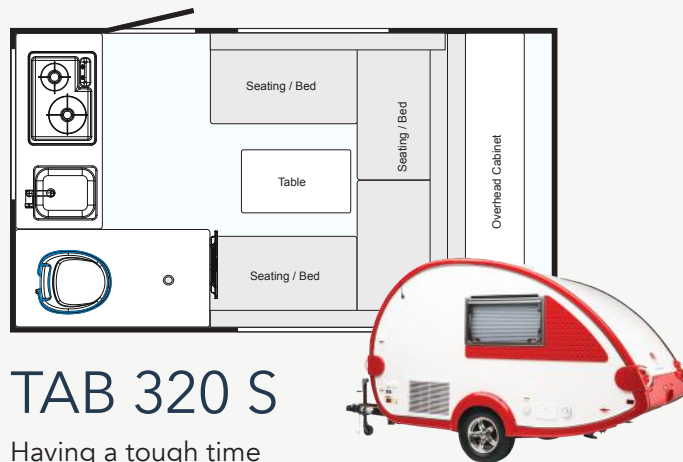

## TAB 320 U

Known as the original TAB floor plan, the "U" got its name from the U-Shaped seating area. It features the largest sleeping space available complete with overhead cabinetry in the rear. The front of the trailer offers a sink, glass-top stove, wardrobe, cabinetry, and a 3-way fridge.

## TAB 320 CS

Do you love the outdoors a little more than the average Joe? If so, the CS is for you! The Clamshell model originates from the traditional teardrop design where the kitchen is contained in the back hatch. The front of the trailer features cabinetry and a wardrobe in lieu of the standard kitchen space.