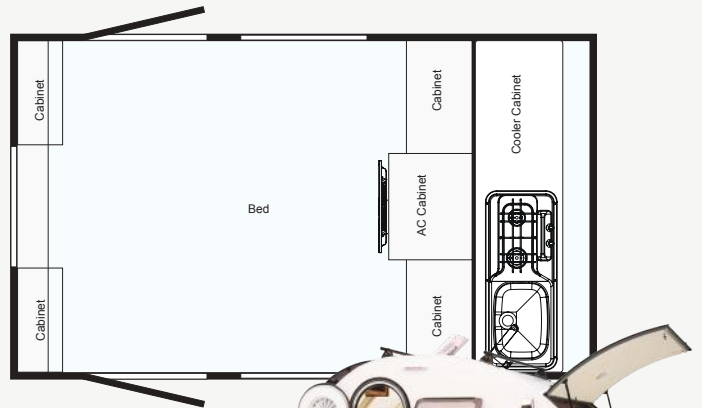

TAG

Whoever said big things come in small packages must have been talking about the TAG. The TAG features several modern amenities including a full galley in the rear, a 19" entertainment center, air conditioning, 12-volt cooler, diamond plate front guard, and more!