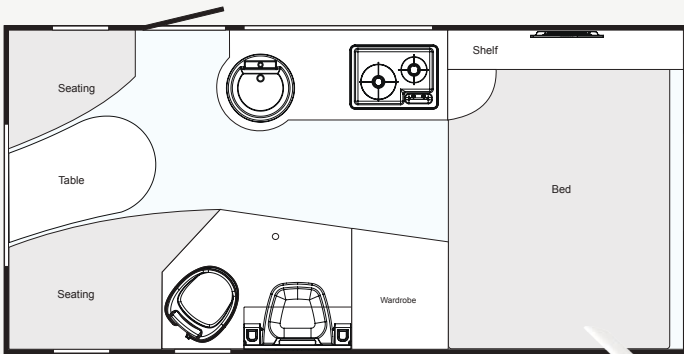

T@B 400

Overwhelmed by interest from TAB dealers, customers, and enthusiasts, we pushed hard in designing this innovative new camper. The response has been nothing short of phenomenal.

We combined Ohio Amish craftsmanship with a modern, European-inspired look, and the result was the TAB 400. In building this camper, we employed some of the most innovative products in the RV industry including Froli™ Sleep System & Alde® Central Heat and Water System.