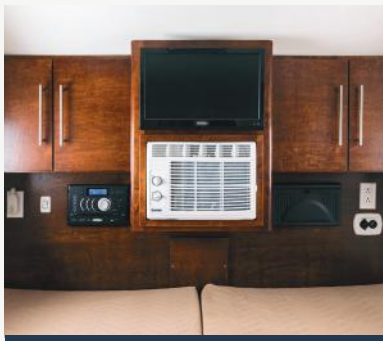

TAG XL

The TAG XL offers the same great features as the TAG but is *12-inches wider*. As a result of this upgrade the back galley includes options not available in the TAG, including a Samsung microwave and multi-purpose rack.

A/C Unit & Entertainment