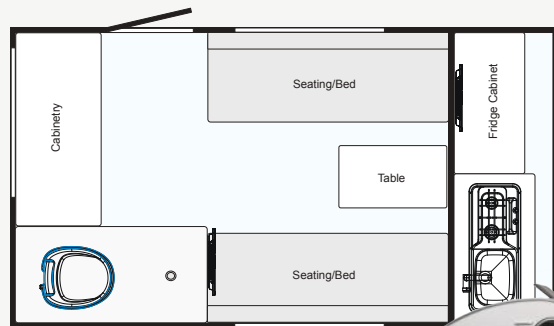

## TAB 320 S

Having a tough time committing without a bathroom? The S floor plan offers the traditional U kitchen and sleeping areas, but exchanges the wardrobe and air conditioning for a wet bath, which includes a shower and toilet. Please note, the sleeping area is not compromised whatsoever, as the air conditioning unit is mounted to the wall.

## TAB 320 CS

Do you love the outdoors a little more than the average Joe? If so, the CS is for you! The Clamshell model originates from the traditional teardrop design where the kitchen is contained in the back hatch. The front of the trailer features cabinetry and a wardrobe in lieu of the standard kitchen space.