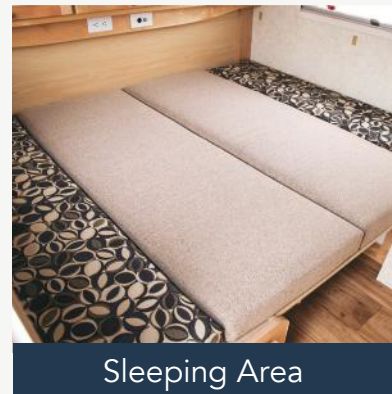

T@B 320 CS and 320 CS-S

TAB 320 CS

Do you love the outdoors a little more than the average Joe? If so, the CS is for you! The Clamshell model originates from the traditional teardrop design where the kitchen is contained in the back hatch. The front of the trailer features cabinetry and a wardrobe in lieu of the standard kitchen space.

TAB 320 CS-S

Whoever said you can't have your cake and eat it too? With the CS and S floor plans you get a clamshell with a wet bath! Now you can enjoy all the benefits of the clamshell with the convenience of a toilet and shower. As with the S, the shower replaces the wardrobe and the air conditioning. Again, the sleeping area is not compromised, as the air conditioning unit is mounted to the wall.