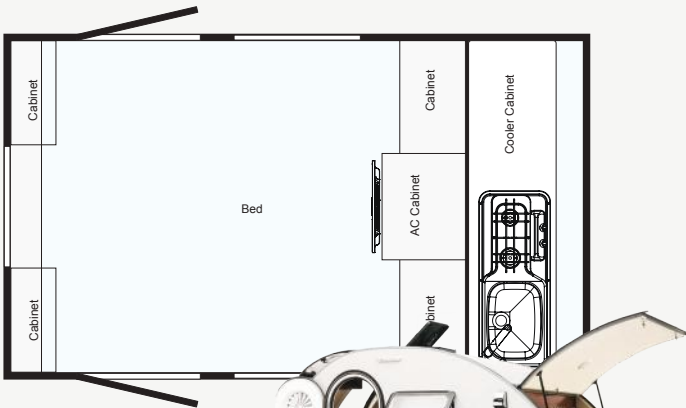

T@G TAG and TAG XL