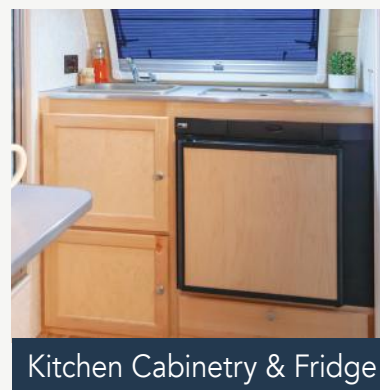

T@B 320 U and 320 S

TAB 320 U

Known as the original TAB floor plan, the "U" got its name from the U-Shaped seating area. It features the largest sleeping space available complete with overhead cabinetry in the rear. The front of the trailer offers a sink, glass-top stove, wardrobe, cabinetry, and a 3-way fridge.

TAB 320 S

Having a tough time committing without a bathroom? The S floor plan offers the traditional U kitchen and sleeping areas, but exchanges the wardrobe and air conditioning for a wet bath, which includes a shower and toilet. Please note, the sleeping area is not compromised whatsoever, as the air conditioning unit is mounted to the wall.