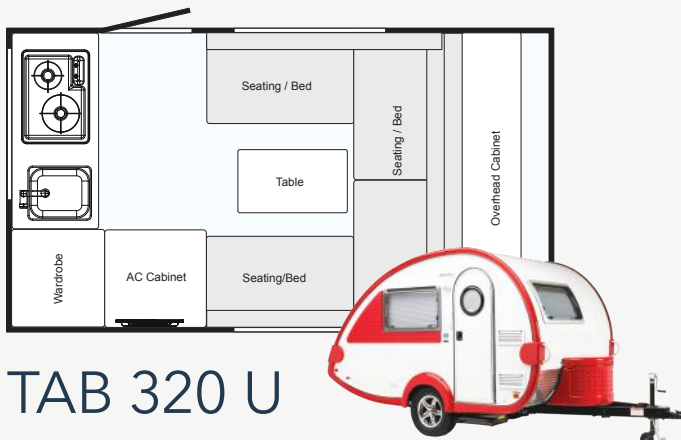

## TAB 320 U

Known as the original TAB floor plan, the "U" got its name from the U-Shaped seating area. It features the largest sleeping space available complete with overhead cabinetry in the rear. The front of the trailer offers a sink, glass-top stove, wardrobe, cabinetry, and a 3-way fridge.

## TAB 320 CS

Do you love the outdoors a little more than the average Joe? If so, the CS is for you! The Clamshell model originates from the traditional teardrop design where the kitchen is contained in the back hatch. The front of the trailer features cabinetry and a wardrobe in lieu of the standard kitchen space.