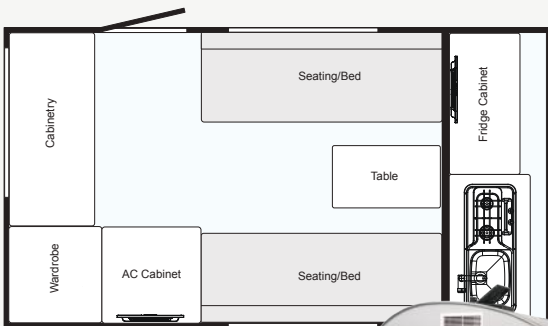

T@B 320 CS and 320 CS-S