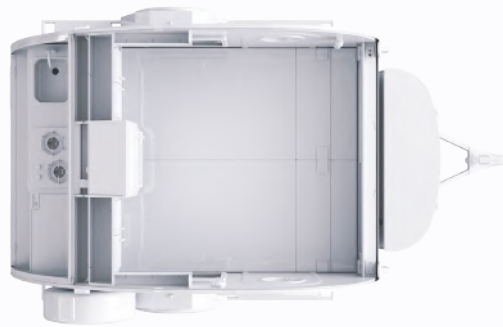

TAG • TAG XL BOONDOCK	TAG • TAG XL BLACK CANYON	TAG • TAG XL CLASSIC	TAG SE
Overall Exterior Length	13' 7"	13' 7"	13' 7"	13' 7"
Overall Exterior Width	6' 10" • 7' 11"	6' 10" • 7' 11"	6' 8" • 7' 8"	7' 11"
Overall Exterior Height	6' 9"	6' 9"	6' 2" • 6' 3"	6' 9"
Primary Sleeping Area	58" x 78" • 70" x 78"	58" x 78" • 70" x 78"	58" x 78" • 70" x 78"	70" x 78"
Interior Height	43"	42"	43"	49"
Fresh Water (Usable)	23 gal	23 gal	23 gal	N/A
Gray Water	N/A	N/A	N/A	N/A
Black Water	N/A	N/A	N/A	N/A
Tire Size	235/75R15	235/75R15	175/80R13	235/75R15
GAWR	2,200 lbs	2,200 lbs	2,200 lbs	2,200 lbs
Tongue Weight (Dry)	196 lbs • 192 lbs	201 lbs • 194 lbs	171 lbs • 177 lbs	93 lbs
Total Gross Weight (Dry)	1,515 lbs • 1,626 lbs	1,590 lbs • 1,655 lbs	1,335 lbs • 1,513 lbs	1,033 lbs

	TAB 320 BOONDOCK	TAB 320 BLACK CANYON
Overall Exterior Length	15' 6"	15' 6"
Overall Exterior Width	6' 9"	6' 9"
Overall Exterior Height	8'	8'
Primary Sleeping Area	71" x 72"	71" x 72"
Interior Height	69"	69"
Fresh Water (Usable)	19 gal	19 gal
Gray Water	18 gal	18 gal
Black Water	5 gal	5 gal
Tire Size	235/75R15	235/75R15
GAWR	3,000 lbs	3,000 lbs
Tongue Weight (Dry)	202 lbs	208 lbs
Total Gross Weight (Dry)	2,069 lbs	2,109 lbs

Dry weight is the weight of the camper with standard equipment, excluding: propane, tank fluids, cargo, and optional equipment. All weights, capacities, and dimensions are approximate. It is the owner's responsibility to select the suitable tow vehicle and tow equipment for proper and safe operation.