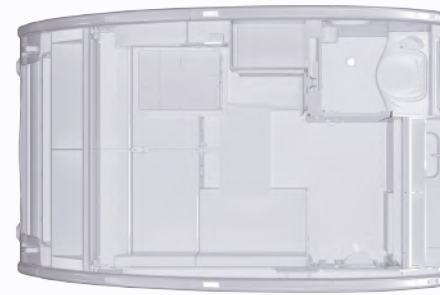

TAG • TAG XL BOONDOCK	TAG • TAG XL BLACK CANYON	TAG • TAG XL CLASSIC	TAG SE
Overall Exterior Length	13' 7"	13' 7"	13' 7"	13' 7"
Overall Exterior Width	6' 10" • 7' 11"	6' 10" • 7' 11"	6' 8" • 7' 8"	7' 11"
Overall Exterior Height	6' 9"	6' 9"	6' 2" • 6' 3"	6' 9"
Primary Sleeping Area	58" x 78" • 70" x 78"	58" x 78" • 70" x 78"	58" x 78" • 70" x 78"	70" x 78"
Interior Height	43"	42"	43"	49"
Fresh Water (Usable)	23 gal	23 gal	23 gal	N/A
Gray Water	N/A	N/A	N/A	N/A
Black Water	N/A	N/A	N/A	N/A
Tire Size	235/75R15	235/75R15	175/80R13	235/75R15
GAWR	2,200 lbs	2,200 lbs	2,200 lbs	2,200 lbs
Tongue Weight (Dry)	196 lbs • 192 lbs	201 lbs • 194 lbs	171 lbs • 177 lbs	93 lbs
Total Gross Weight (Dry)	1,515 lbs • 1,626 lbs	1,590 lbs • 1,655 lbs	1,335 lbs • 1,513 lbs	1,033 lbs

	TAB 320 BOONDOCK	TAB 320 BLACK CANYON
Overall Exterior Length	15' 6"	15' 6"
Overall Exterior Width	6' 9"	6' 9"
Overall Exterior Height	8'	8'
Primary Sleeping Area	71" x 72"	71" x 72"
Interior Height	69"	69"
Fresh Water (Usable)	19 gal	19 gal
Gray Water	18 gal	18 gal
Black Water	5 gal	5 gal
Tire Size	235/75R15	235/75R15
GAWR	3,000 lbs	3,000 lbs
Tongue Weight (Dry)	202 lbs	208 lbs
Total Gross Weight (Dry)	2,069 lbs	2,109 lbs

Dry weight is the weight of the camper with standard equipment, excluding: propane, tank fluids, cargo, and optional equipment. All weights, capacities, and dimensions are approximate. It is the owner's responsibility to select the suitable tow vehicle and tow equipment for proper and safe operation.