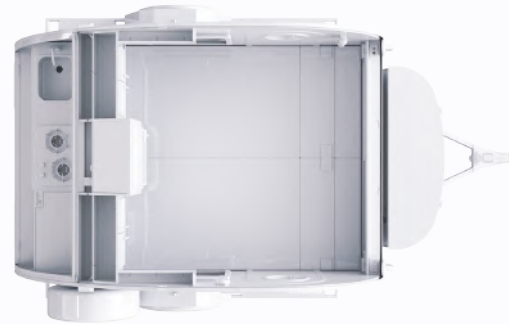

T@G

TAG XL
BLACK CANYON PACKAGE SHOWN

T@B 320

TAB 320
BLACK CANYON PACKAGE SHOWN

T@B 360

TAB 360
BLACK CANYON PACKAGE SHOWN

T@B 400

TAB 400 (Without Bunk)
BLACK CANYON PACKAGE SHOWN

	TAG • TAG XL BOONDOCK	TAG • TAG XL BLACK CANYON	TAG • TAG XL CLASSIC	TAG SE
Overall Exterior Length	13' 7"	13' 7"	13' 7"	13' 7"
Overall Exterior Width	6' 10" • 7' 11"	6' 10" • 7' 11"	6' 8" • 7' 8"	7' 11"
Overall Exterior Height	6' 9"	6' 9"	6' 2" • 6' 3"	6' 9"
Primary Sleeping Area	58" x 78" • 70" x 78"	58" x 78" • 70" x 78"	58" x 78" • 70" x 78"	70" x 78"
Interior Height	43"	42"	43"	49"
Fresh Water (Usable)	23 gal	23 gal	23 gal	N/A
Gray Water	N/A	N/A	N/A	N/A
Black Water	N/A	N/A	N/A	N/A
Tire Size	235/75R15	235/75R15	175/80R13	235/75R15
GAWR	2,200 lbs	2,200 lbs	2,200 lbs	2,200 lbs
Tongue Weight (Dry)	196 lbs • 192 lbs	201 lbs • 194 lbs	171 lbs • 177 lbs	93 lbs
Total Gross Weight (Dry)	1,515 lbs • 1,626 lbs	1,590 lbs • 1,655 lbs	1,335 lbs • 1,513 lbs	1,033 lbs

	TAB 320 BOONDOCK	TAB 320 BLACK CANYON	TAB 320 CLASSIC
Overall Exterior Length	15' 6"	15' 6"	15' 3"
Overall Exterior Width	6' 9"	6' 9"	6' 8"
Overall Exterior Height	8'	8'	7' 8"
Primary Sleeping Area	71" x 72"	71" x 72"	71" x 72"
Interior Height	69"	69"	69"
Fresh Water (Usable)	19 gal	19 gal	19 gal
Gray Water	18 gal	18 gal	18 gal
Black Water	5 gal	5 gal	5 gal
Tire Size	235/75R15	235/75R15	205/75R14
GAWR	3,000 lbs	3,000 lbs	3,000 lbs
Tongue Weight (Dry)	202 lbs	208 lbs	215 lbs
Total Gross Weight (Dry)	2,069 lbs	2,109 lbs	2,047 lbs