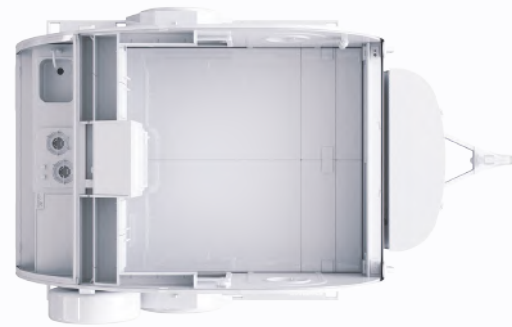

T@G

TAG XL
BLACK CANYON PACKAGE SHOWN

T@B 320

TAB 320
BLACK CANYON PACKAGE SHOWN

T@B 360

TAB 360
BLACK CANYON PACKAGE SHOWN

T@B 400

TAB 400 (Without Bunk)
BLACK CANYON PACKAGE SHOWN

	TAG • TAG XL BOONDOCK	TAG • TAG XL BLACK CANYON	TAG • TAG XL CLASSIC	TAG SE
Overall Exterior Length	13' 7"	13' 7"	13' 7"	13' 7"
Overall Exterior Width	6' 10" • 7' 11"	6' 10" • 7' 11"	6' 8" • 7' 8"	7' 11"
Overall Exterior Height	6' 9"	6' 9"	6' 2" • 6' 3"	6' 9"
Primary Sleeping Area	58" x 78" • 70" x 78"	58" x 78" • 70" x 78"	58" x 78" • 70" x 78"	70" x 78"
Interior Height	43"	42"	43"	49"
Fresh Water (Usable)	23 gal	23 gal	23 gal	N/A
Gray Water	N/A	N/A	N/A	N/A
Black Water	N/A	N/A	N/A	N/A
Tire Size	235/75R15	235/75R15	175/80R13	235/75R15
GAWR	2,200 lbs	2,200 lbs	2,200 lbs	2,200 lbs
Tongue Weight (Dry)	196 lbs • 192 lbs	201 lbs • 194 lbs	171 lbs • 177 lbs	93 lbs
Total Gross Weight (Dry)	1,515 lbs • 1,626 lbs	1,590 lbs • 1,655 lbs	1,335 lbs • 1,513 lbs	1,033 lbs

	TAB 320 BOONDOCK	TAB 320 BLACK CANYON	TAB 320 CLASSIC	TAB 320 LITE
Overall Exterior Length	15' 6"	15' 6"	15' 3"	15' 3"
Overall Exterior Width	6' 9"	6' 9"	6' 8"	6' 9"
Overall Exterior Height	8'	8'	7' 8"	8'
Primary Sleeping Area	71" x 72"	71" x 72"	71" x 72"	71" x 72"
Interior Height	69"	69"	69"	69"
Fresh Water (Usable)	19 gal	19 gal	19 gal	19 gal
Gray Water	18 gal	18 gal	18 gal	18 gal
Black Water	5 gal	5 gal	5 gal	5 gal
Tire Size	235/75R15	235/75R15	205/75R14	235/75R15
GAWR	3,000 lbs	3,000 lbs	3,000 lbs	3,000 lbs
Tongue Weight (Dry)	202 lbs	208 lbs	215 lbs	242 lbs
Total Gross Weight (Dry)	2,069 lbs	2,109 lbs	2,047 lbs	1,923 lbs